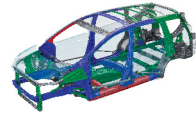

Safety features for a peace of mind

High Tensile Strength Steel
980 MPa class
590 MPa class
440 MPa class

RISE BODY (Reinforced Impact Safety Evolution)